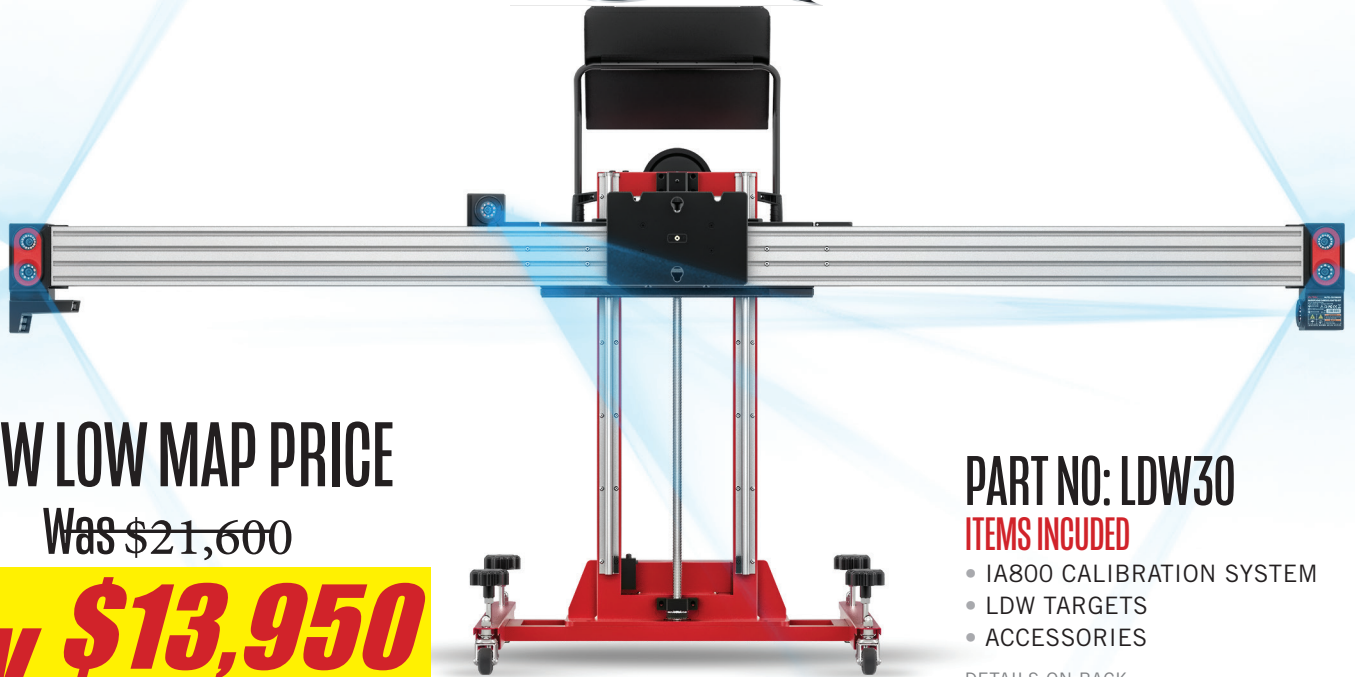

AUTEL MAXISYS

ADAS IA800 LDW PACKAGE

INVENTORY BLOWOUT • WHILE SUPPLIES LAST

CANADA, HAWAII, AND ALASKA ARE SUBJECT TO FREIGHT CHARGES

NEW LOW MAP PRICE

Was \$21,600

NOW \$13,950

PART NO: LDW30

ITEMS INCLUDED

- IA800 CALIBRATION SYSTEM
- LDW TARGETS
- ACCESSORIES

DETAILS ON BACK

MS909ADAS RECOMMENDED MAXISYS TABLET

A MAXISYS TABLET WITH ADAS SOFTWARE IS REQUIRED TO PERFORM ADAS CALIBRATIONS

ITEMS INCLUDED