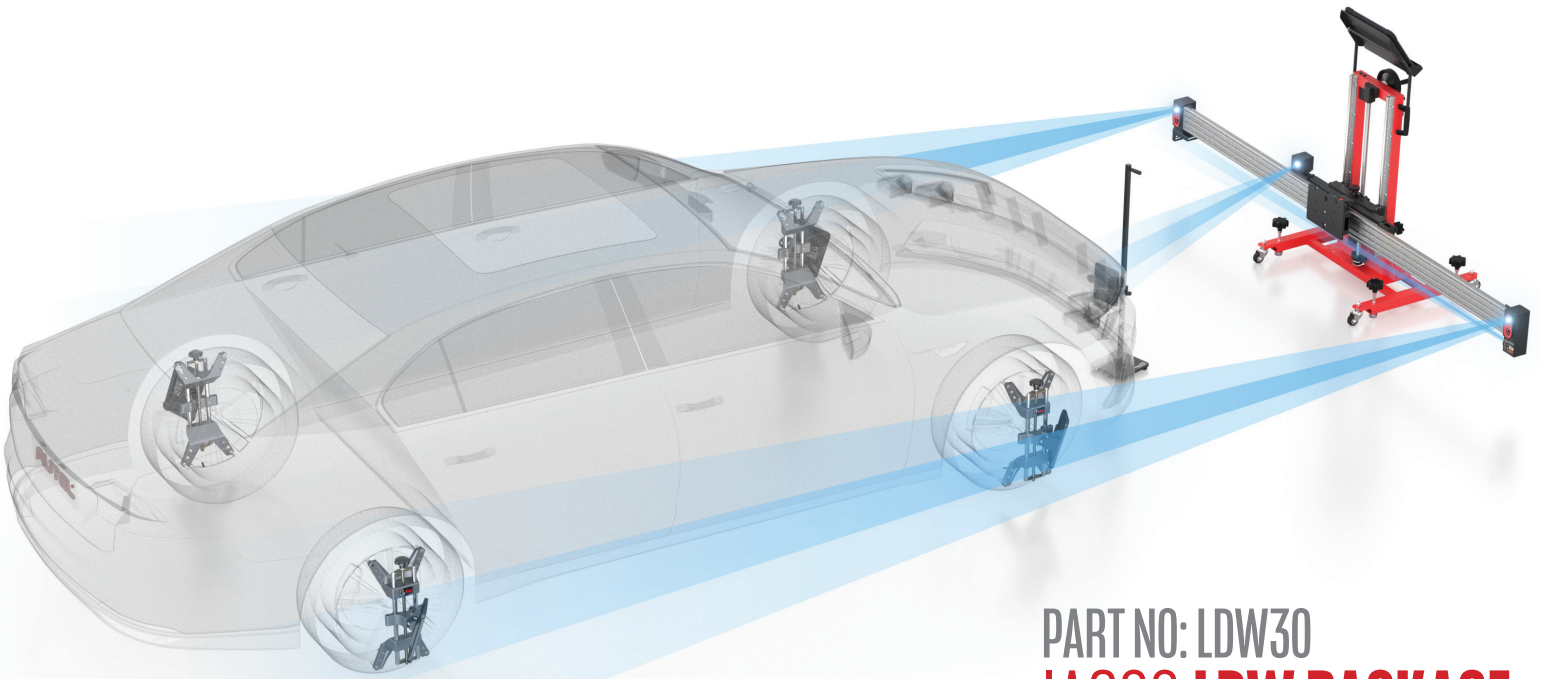

PART NO: LDW30
IA800 LDW PACKAGE
EXPANDS LDW CALIBRATION CAPABILITIES

TARGETS INCLUDED

 VW/AUDI/PORSCHE LDW CSC0601/01	 MERCEDES LDW CSC0601/02	 HONDA/ACURA LDW CSC0601/05	 MAZDA LDW CSC0601/12	 NISSAN LDWII CSC0601/03-L	 NISSAN LDWII CSC0601/03-R	 HYUNDAI/KIA LDWII CSC0601/07
 NISSAN/INFINITI LDW CSC0601/06-L	 NISSAN/INFINITI LDW CSC0601/06-R	 ALFA ROMEO LDW CSC0601/10	 HONDA/ACURA LDWII CSC0601/08-L	 HONDA/ACURA LDWII CSC0601/08-R	 TOYOTA/LEXUS LDWII CSC0601/15	 MAZDA LDWII CSC0601/13-L
 HYUNDAI/KIA LDW CSC0601/09	 TOYOTA/LEXUS LDWII CSC0601/11	 SUBARU LDW CSC0601/14	 MAZDA LDWII CSC0601/13-R	 MERCEDES LDWII CSC0601/19	 HONDA/ACURA LDWIII CSC0601/24-1	 SUBARU LDWII CSC0601/17
 MITSUBISHI LDW CSC0601/22-L	 MITSUBISHI LDW CSC0601/22-R	 NISSAN/INFINITI LDWIII CSC0601/04-L	 NISSAN LDWIII CSC0601/04-R	 TOYOTA/LEXUS LDWIII CSC0601/25	 HYUNDAI/KIA LDWIII CSC0701/23	

ACCESSORIES INCLUDED

WEB: AUTEL.COM | SUPPORT: 1.855.288.3587
EMAIL: USSUPPORT@AUTEL.COM

FOLLOW US @AUTELTOOLS

AUTEL